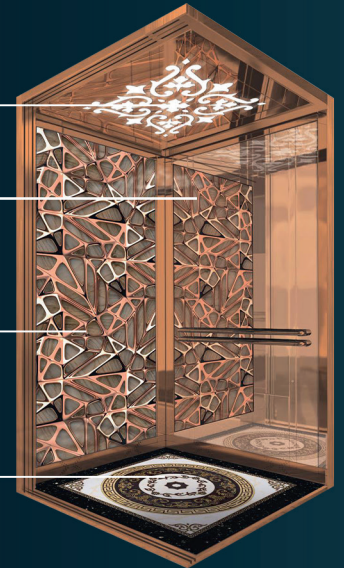

Lazer Kesim Paslanmaz
Laser-Cut Stainless Steel

Satin Paslanmaz
Satin Stainless Steel

Ayna Paslanmaz
Mirror Stainless Steel

PVC
PVC

CA - K0006

Satin paslanmaz yüzeyleriyle modern ve dayanıklı olan bu kabin, PVC tabanıyla ekonomik ve pratiktir. Lazer kesim paslanmaz tavanı estetik bir görünüm sunarken, ayna paslanmaz aksesuarlarıyla şıklık tamamlanır.

This cabin features satin stainless steel surfaces for a modern and durable structure, while its PVC base ensures economical and practical use. The laser-cut stainless ceiling adds an elegant touch, and mirror stainless accessories complete the design with a refined finish.