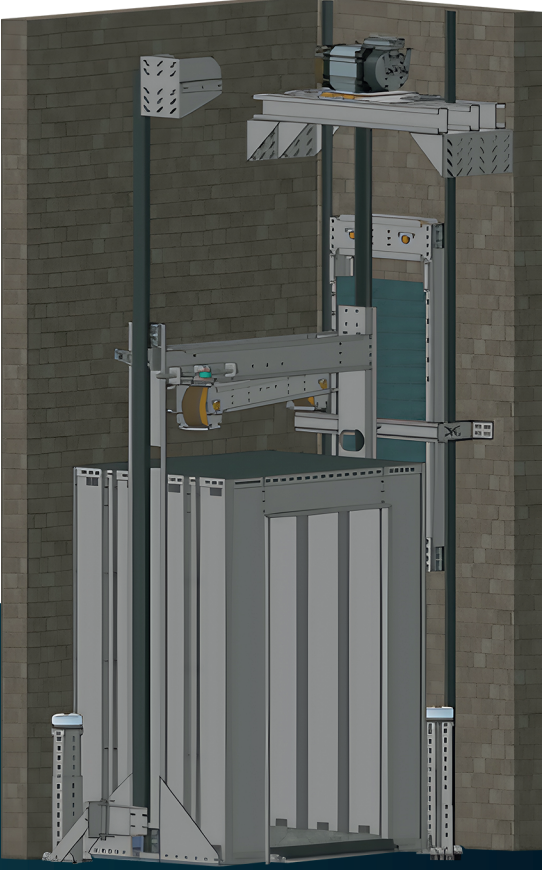

Yük ve Yolcu Asansör Sistemleri

Freight and Passenger Elevator Systems