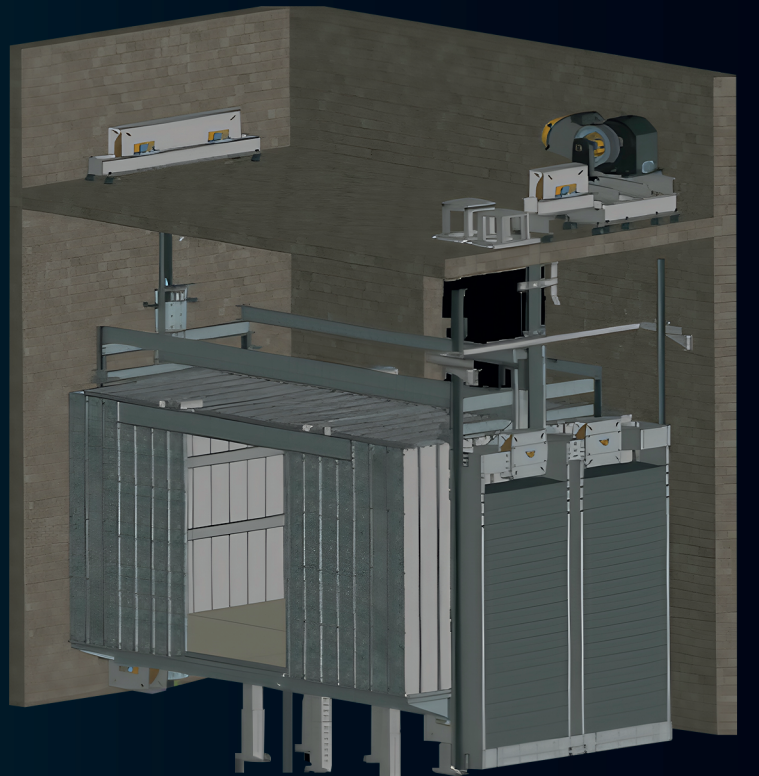

This cabin features satin stainless steel surfaces for a modern and durable structure, while its PVC base ensures economical and practical use. The laser-cut stainless ceiling adds an elegant touch, and mirror stainless accessories complete the design with a refined finish.

This freight elevator developed by Case Elevator offers a powerful and reliable solution for heavy loads. With its durable structure, high capacity, quiet operation, and advanced safety features, it ensures efficient use in industrial and commercial areas.

This model developed by Case Elevator is designed for tight spaces with only a 13 cm pit requirement. Despite its compact structure, it offers high efficiency, safety, and quiet operation, making it a practical solution for modern projects.