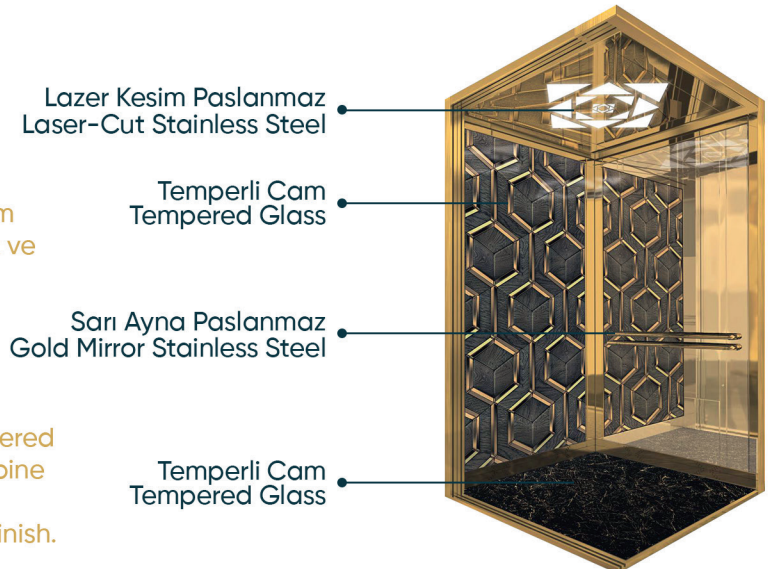

CA - K0003

Tamamen temperli cam yüzeyleriyle modern ve ferah bir görünüm sunan bu kabin, şeffaf tasarımıyla mekâna genişlik katar. Temperli cam tabanı ve lazer kesim paslanmaz tavanı estetik ve dayanıklılığı birleştirir. Sarı ayna paslanmaz aksesuarlarıyla şık bir bütünlük sunar.

This cabin offers a modern, airy look with fully tempered glass surfaces, enhancing the sense of space with its transparent design. The tempered glass base and laser-cut stainless combine aesthetics and durability. Gold mirror stainless accessories complete the design with a sleek finish.