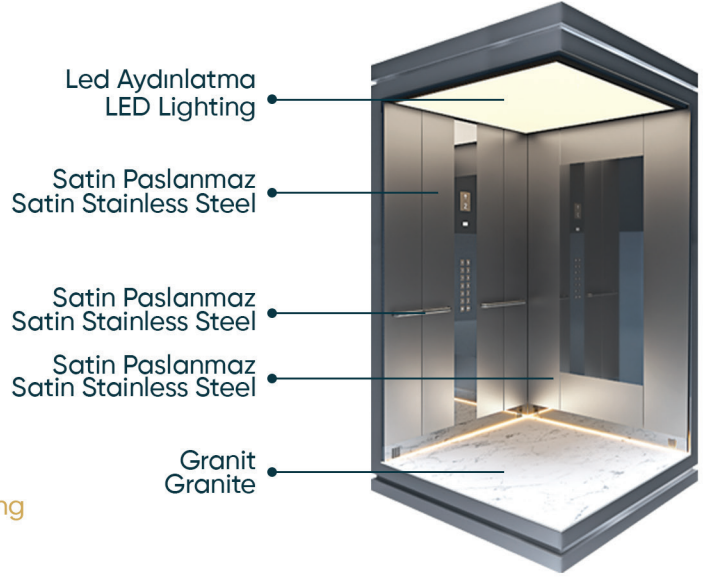

This cabin stands out with its modern, elegant design and durable satin stainless steel surfaces. The granite base adds strength and prestige, while the LED-lit ceiling ensures a bright, spacious feel. Satin stainless accessories complete the look, bringing a refined touch to your projects.